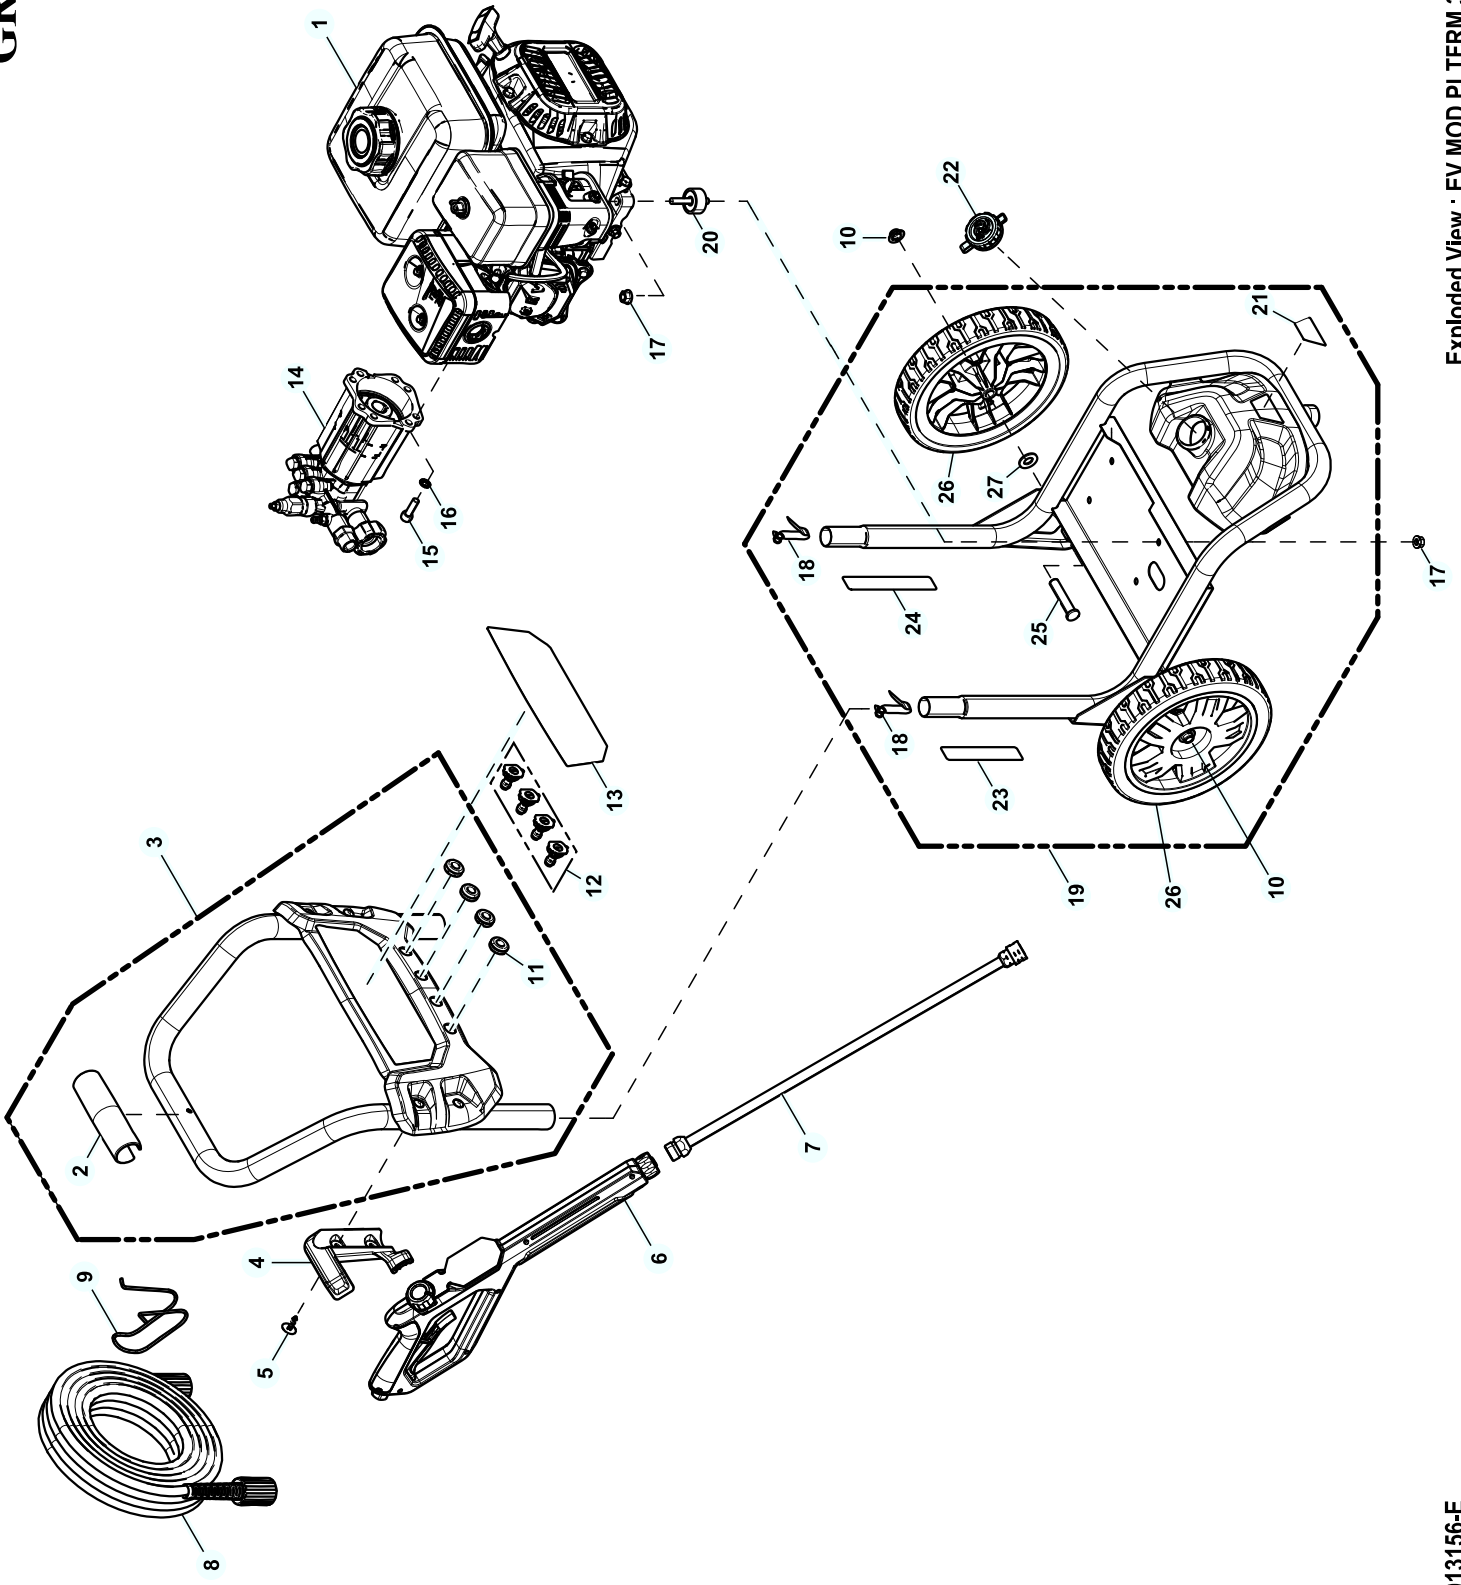

GROUP EV

EXPLODED VIEW: EV MOD PLTFRM 3100PSI**DRAWING #: 0L6564****GROUP EV**

ITEM	PART#	QTY.	DESCRIPTION
1	0K8430	1	ENGINE
2	0L4739	1	HANDLE C-GRIP
3	10000012847	1	HANDLE KIT PW RESI NO DECAL
4	0L6431	1	HOLSTER GUN
5	0J1449	2	FASTENER RIBBED SHANK CHRSTM T
6	10000009382	1	GUN VP M22 ORANGE WITH ICONS
7	0H9640	1	LANCE ASSY-20" LONG
8	0K0921	1	HOSE 25'X1/4" W/M22 CONN
9	0J3052	1	HOOK-HOSE
10	0K9974	2	PUSH NUT 1/2
11	0J3079	4	GROMMET-NOZZLE
12	0H9617S	1	KIT-NOZZLE
13	0L4740	1	DECAL NOZZLE BILLBOARD 3100
14	0K1663	1	PUMP AXIAL
15	0J3315	4	SCREW SHC M8-1.25X25 C8.8 ZP
16	G092479	4	WASHER LOCK M8 RIBBED
17	G067989	8	NUT HEX FL WHIZ M8-1.25
18	0G5442	2	SNAP BUTTON
19	10000027441	1	CRADLE KIT 6821 6822 6823
20	G021217	4	VIB MOUNT
21	0L2091	1	DECAL NO NOT USE BLEACH
22	0K4078A	1	CAP CHEM TANK W/HOSE CUTOUT
23	0J3374	1	DECAL QUICK START
24	0K6007	1	DECAL QUICK START
25	10000021533	2	PIN AXLE
26	0J6276	2	WHEEL 10 X 1.75X0.5 DIA
27	G022704	2	WASHER